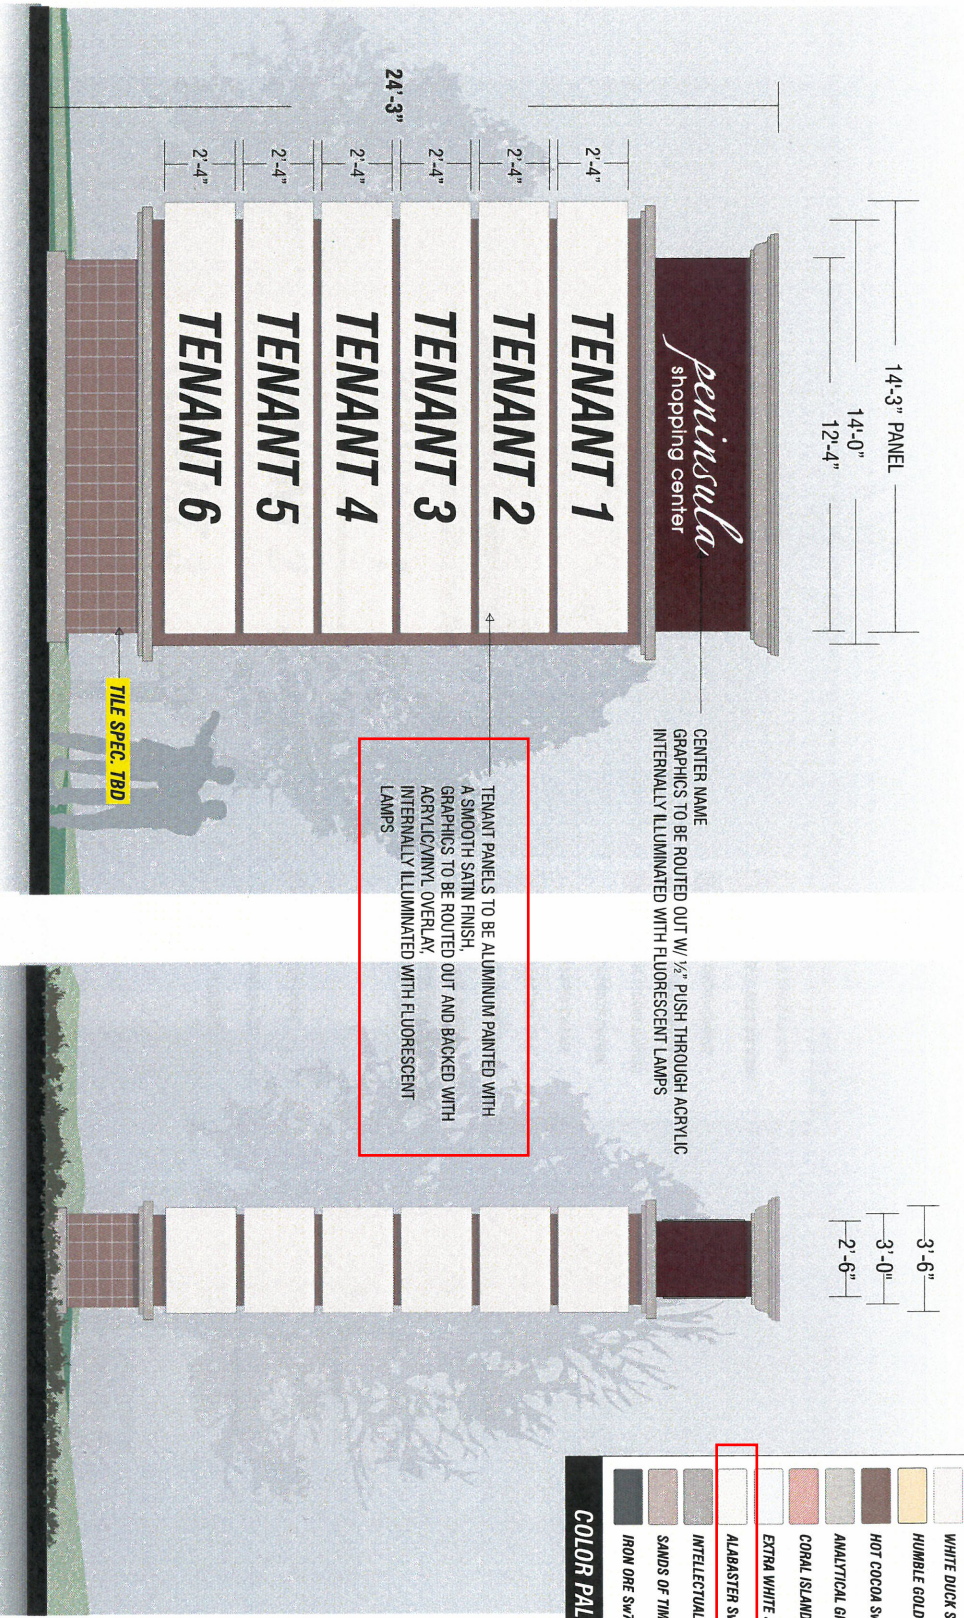

A TENANT SHALL NOT BE LISTED MORE THAN TWICE ON ANY SIGNS FOR ALL STREET FRONTAGES

COLOR PALETTE	
	WHITE DUCK SW7010
	HUMBLE GOLD SW 6380
	HOT COCOA SW6047
	ANALYTICAL GRAY SW7051
	CORAL ISLAND SW6332
	EXTRA WHITE SW7006
	ALABASTER SW7008
	INTELLECTUAL GRAY SW7045
	SANDS OF TIME SW6101
	IRON ORE SW7069

A NEW D/F ILLUMINATED PYLON SIGN SCALE 1/4" = 1'-0"

PENINSULA SHOPPING CENTER